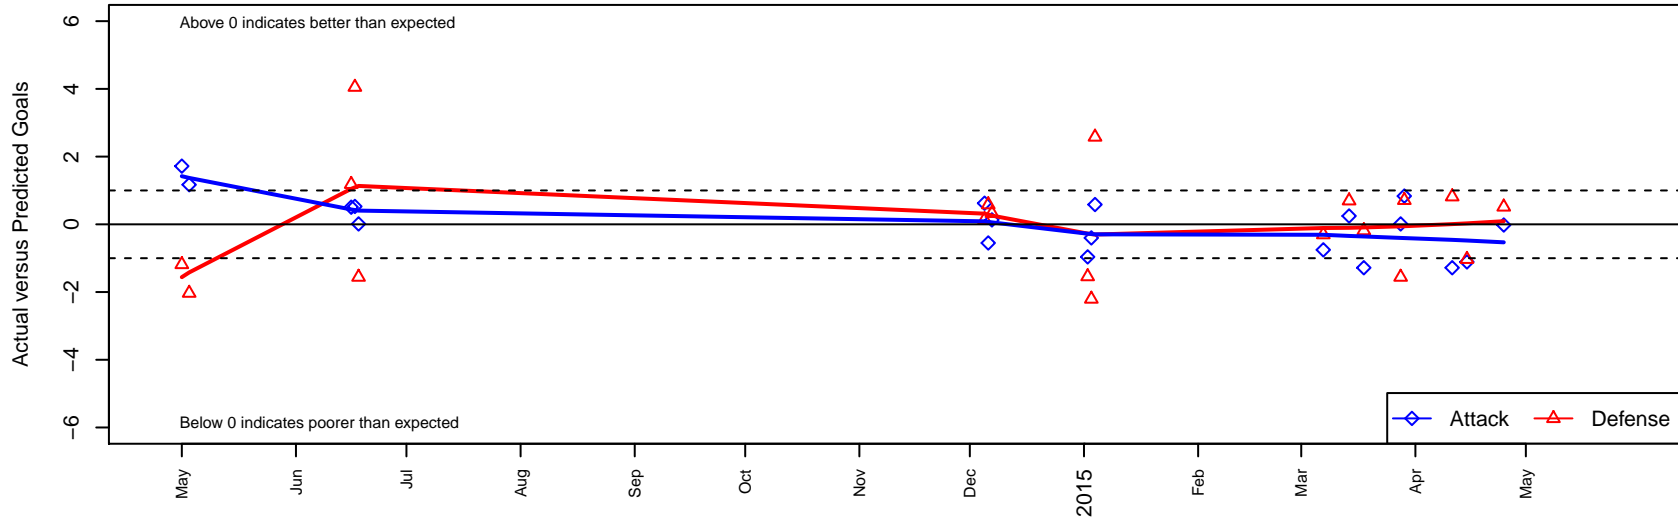

# Idaho Rush Premier B98

Idaho Rush Soccer  
 Boise, ID  
 B98 total strength=1711  
 attack=21.51 defense=25.7  
 spr league = Spr Idaho D3 U17 U17

alt names used:  
 Idaho Rush (ID) (SC)  
 Idaho Rush Premier  
 IDAHO RUSH PREMIER (ID)  
 Idaho Rush Premier 98  
 IDAHO RUSH PREMIER (ID)

Venues played:  
 2013 Spr Idaho D3 U15/16 Division 1 U16  
 2014 Far West Regionals U15  
 2014 FWRL B98  
 2014 PacNW Winter Classic FWRL U16  
 2014 Spr Idaho D3 U17 U17

**Idaho Rush Premier B98**  
 Dots are actual minus expected GF (blue circles) and GA (red triangles).  
 Blue line is smoothed change in attack strength. Red is smoothed change in defense strength.

**attack and defense variance (black dot)  
relative to other teams  
and top 10 in region**

**attack and defense rating  
relative to others at age  
and all opponents in last 13 months**

**attack and defense rating  
relative to others at age  
and all opponents in last 13 months**

**Performance relative to 13 month average**

**Performance relative to 13 month average**

Distribution of opponents  
 Red = Lose zone, Blue = Win zone, Green = Even  
 Black line separates win/lose zones