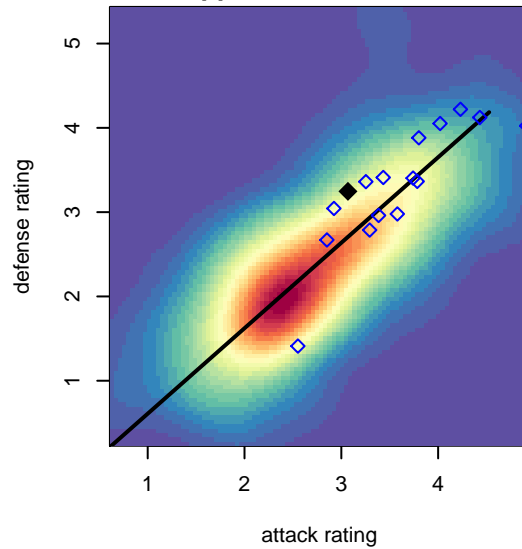

# Idaho Rush Premier B98

Idaho Rush Soccer  
 Boise, ID  
 B98 total strength=1711  
 attack=21.51 defense=25.7  
 spr league = Spr Idaho D3 U17 U17

alt names used:  
 Idaho Rush (ID) (SC)  
 Idaho Rush Premier  
 IDAHO RUSH PREMIER (ID)  
 Idaho Rush Premier 98  
 IDAHO RUSH PREMIER (ID)

Venues played:  
 2013 Spr Idaho D3 U15/16 Division 1 U16  
 2014 Far West Regionals U15  
 2014 FWRL B98  
 2014 PacNW Winter Classic FWRL U16  
 2014 Spr Idaho D3 U17 U17

**Idaho Rush Premier B98**  
 Dots are actual minus expected GF (blue circles) and GA (red triangles).  
 Blue line is smoothed change in attack strength. Red is smoothed change in defense strength.

**attack and defense variance (black dot)  
relative to other teams  
and top 10 in region**

**attack and defense rating  
relative to others at age  
and all opponents in last 13 months**

**attack and defense rating  
relative to others at age  
and all opponents in last 13 months**

**Performance relative to 13 month average**

**Performance relative to 13 month average**

Distribution of opponents  
 Red = Lose zone, Blue = Win zone, Green = Even  
 Black line separates win/lose zones