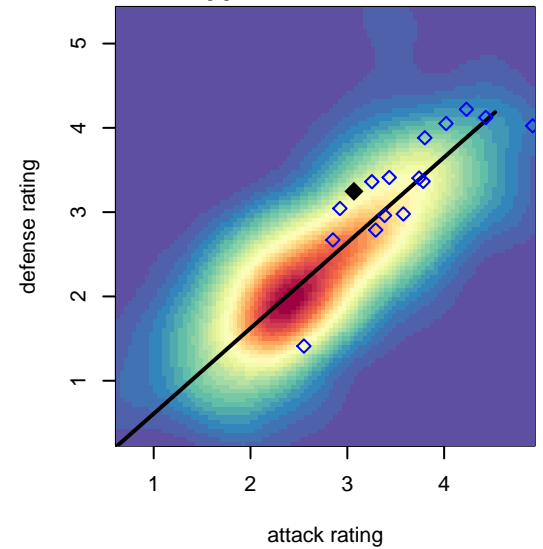

# Idaho Rush Premier B98

Idaho Rush Soccer  
 Boise, ID  
 B98 total strength=1711  
 attack=21.51 defense=25.7  
 spr league = Spr Idaho D3 U17 U17

alt names used:  
 Idaho Rush (ID) (SC)  
 Idaho Rush Premier  
 IDAHO RUSH PREMIER (ID)  
 Idaho Rush Premier 98  
 IDAHO RUSH PREMIER (ID)

Venues played:  
 2013 Spr Idaho D3 U15/16 Division 1 U16  
 2014 Far West Regionals U15  
 2014 FWRL B98  
 2014 PacNW Winter Classic FWRL U16  
 2014 Spr Idaho D3 U17 U17

**Idaho Rush Premier B98**  
 Dots are actual minus expected GF (blue circles) and GA (red triangles).  
 Blue line is smoothed change in attack strength. Red is smoothed change in defense strength.

**attack and defense variance (black dot)  
relative to other teams  
and top 10 in region**

**attack and defense rating  
relative to others at age  
and all opponents in last 13 months**

**attack and defense rating  
relative to others at age  
and all opponents in last 13 months**

**Performance relative to 13 month average**

**Performance relative to 13 month average**

Distribution of opponents  
 Red = Lose zone, Blue = Win zone, Green = Even  
 Black line separates win/lose zones