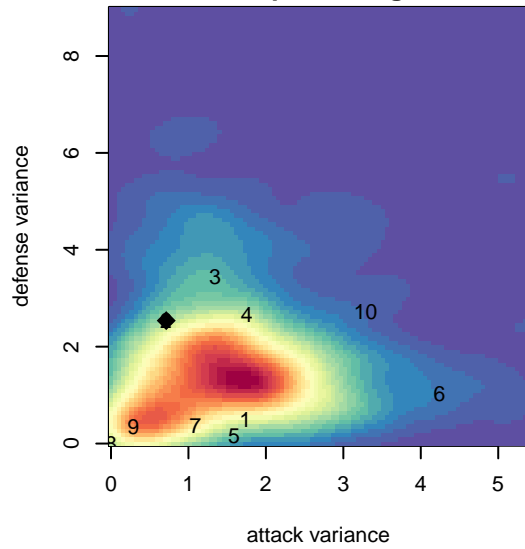

# Idaho Rush Premier B98

Idaho Rush Soccer  
 Boise, ID  
 B98 total strength=1711  
 attack=21.51 defense=25.7  
 spr league = Spr Idaho D3 U17 U17

alt names used:  
 Idaho Rush (ID) (SC)  
 Idaho Rush Premier  
 IDAHO RUSH PREMIER (ID)  
 Idaho Rush Premier 98  
 IDAHO RUSH PREMIER (ID)

Venues played:  
 2013 Spr Idaho D3 U15/16 Division 1 U16  
 2014 Far West Regionals U15  
 2014 FWRL B98  
 2014 PacNW Winter Classic FWRL U16  
 2014 Spr Idaho D3 U17 U17

**Idaho Rush Premier B98**  
 Dots are actual minus expected GF (blue circles) and GA (red triangles).  
 Blue line is smoothed change in attack strength. Red is smoothed change in defense strength.

**attack and defense variance (black dot)  
relative to other teams  
and top 10 in region**

**attack and defense rating  
relative to others at age  
and all opponents in last 13 months**

**attack and defense rating  
relative to others at age  
and all opponents in last 13 months**